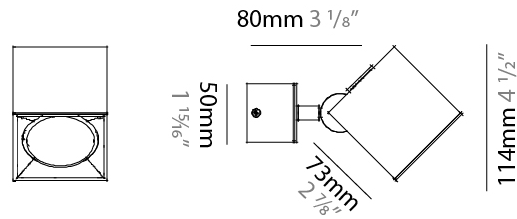

PROJECT	_____
TYPE	_____
SPECIFIER	_____
QUANTITY	_____
DATE	_____

DAU SINGLE SURFACE

D92019-

base number   Finish
Options

1. To build a product code in our configurator select the specify button on the base model # product page
2. To build a manual product code on this datasheet choose from the options listed below in blue font and add the suffix to the base model #

GENERAL

Series: Dau _____
Subseries: Dau Single _____
Brand: Milan _____
Division: Design _____
Mounting Type: Surface _____
Subcategory: Spots _____

PHYSICAL

Shape: Cube _____
Length (mm): 80 _____
Length (in): 3 1/8 _____
Width (mm): 83 _____
Width (in): 3 1/4 _____
Height (mm): 80 _____
Height (in): 3 1/8 _____
Max. Overall Height (mm): 160 _____
Max. Overall Height (in): 6 5/16 _____
Light Distribution: Adjustable / Direct _____
Weight (kg): 0.82 _____
Weight (lbs): 1.81 _____
Fixture Finish: [BAL / MWL / BSL](#) _____
Fixture Material: Extruded Aluminum _____

ELECTRICAL

Number of Lamps: 1 _____
Lamp Type: LED Retrofit _____
Lamp Shape: MR16 _____
Bulb Included: Bulb Not Included _____
Max. Wattage Per Lamp (W): 4 _____
Lamp Base: GU10 _____
Input Voltage (V): 120 _____

LED

OPTICAL

RATINGS AND CERTIFICATIONS

Certified By: Certified for North American Standards _____
IP rating: IP20 _____